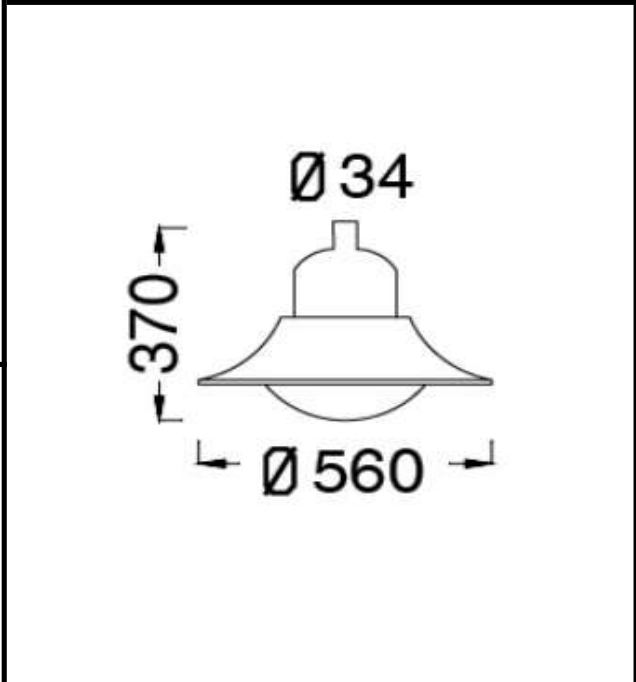

Sovitron Interior Pvt.Ltd.

<b>Model Name</b>	FLASH-1030 Post Top/DL-OYS-1030-30
<b>Description</b>	Post Top

Technical description	Image
-----------------------	-------

<b>Dimension</b>	Dia=560mm H=370mm
<b>Frame</b>	Aluminium Die-cast
<b>Color Tempertaure</b>	4000K
<b>Power</b>	30W
<b>Total Luminous Flux</b>	2700 lm
<b>Efficacy</b>	90 lm/W
<b>IP rating</b>	65
<b>Beam angle</b>	80°
<b>Color Rendering</b>	≥80
<b>Mounting</b>	Pole Mounted
<b>Optics</b>	Clear PC
<b>Dimming</b>	NON-Dimmable
<b>Operating Voltage</b>	100V-240V
<b>Standard Lifetime</b>	L70 minimum at 50,000 burning hours

**Dimension diagram**

**Remarks:-**